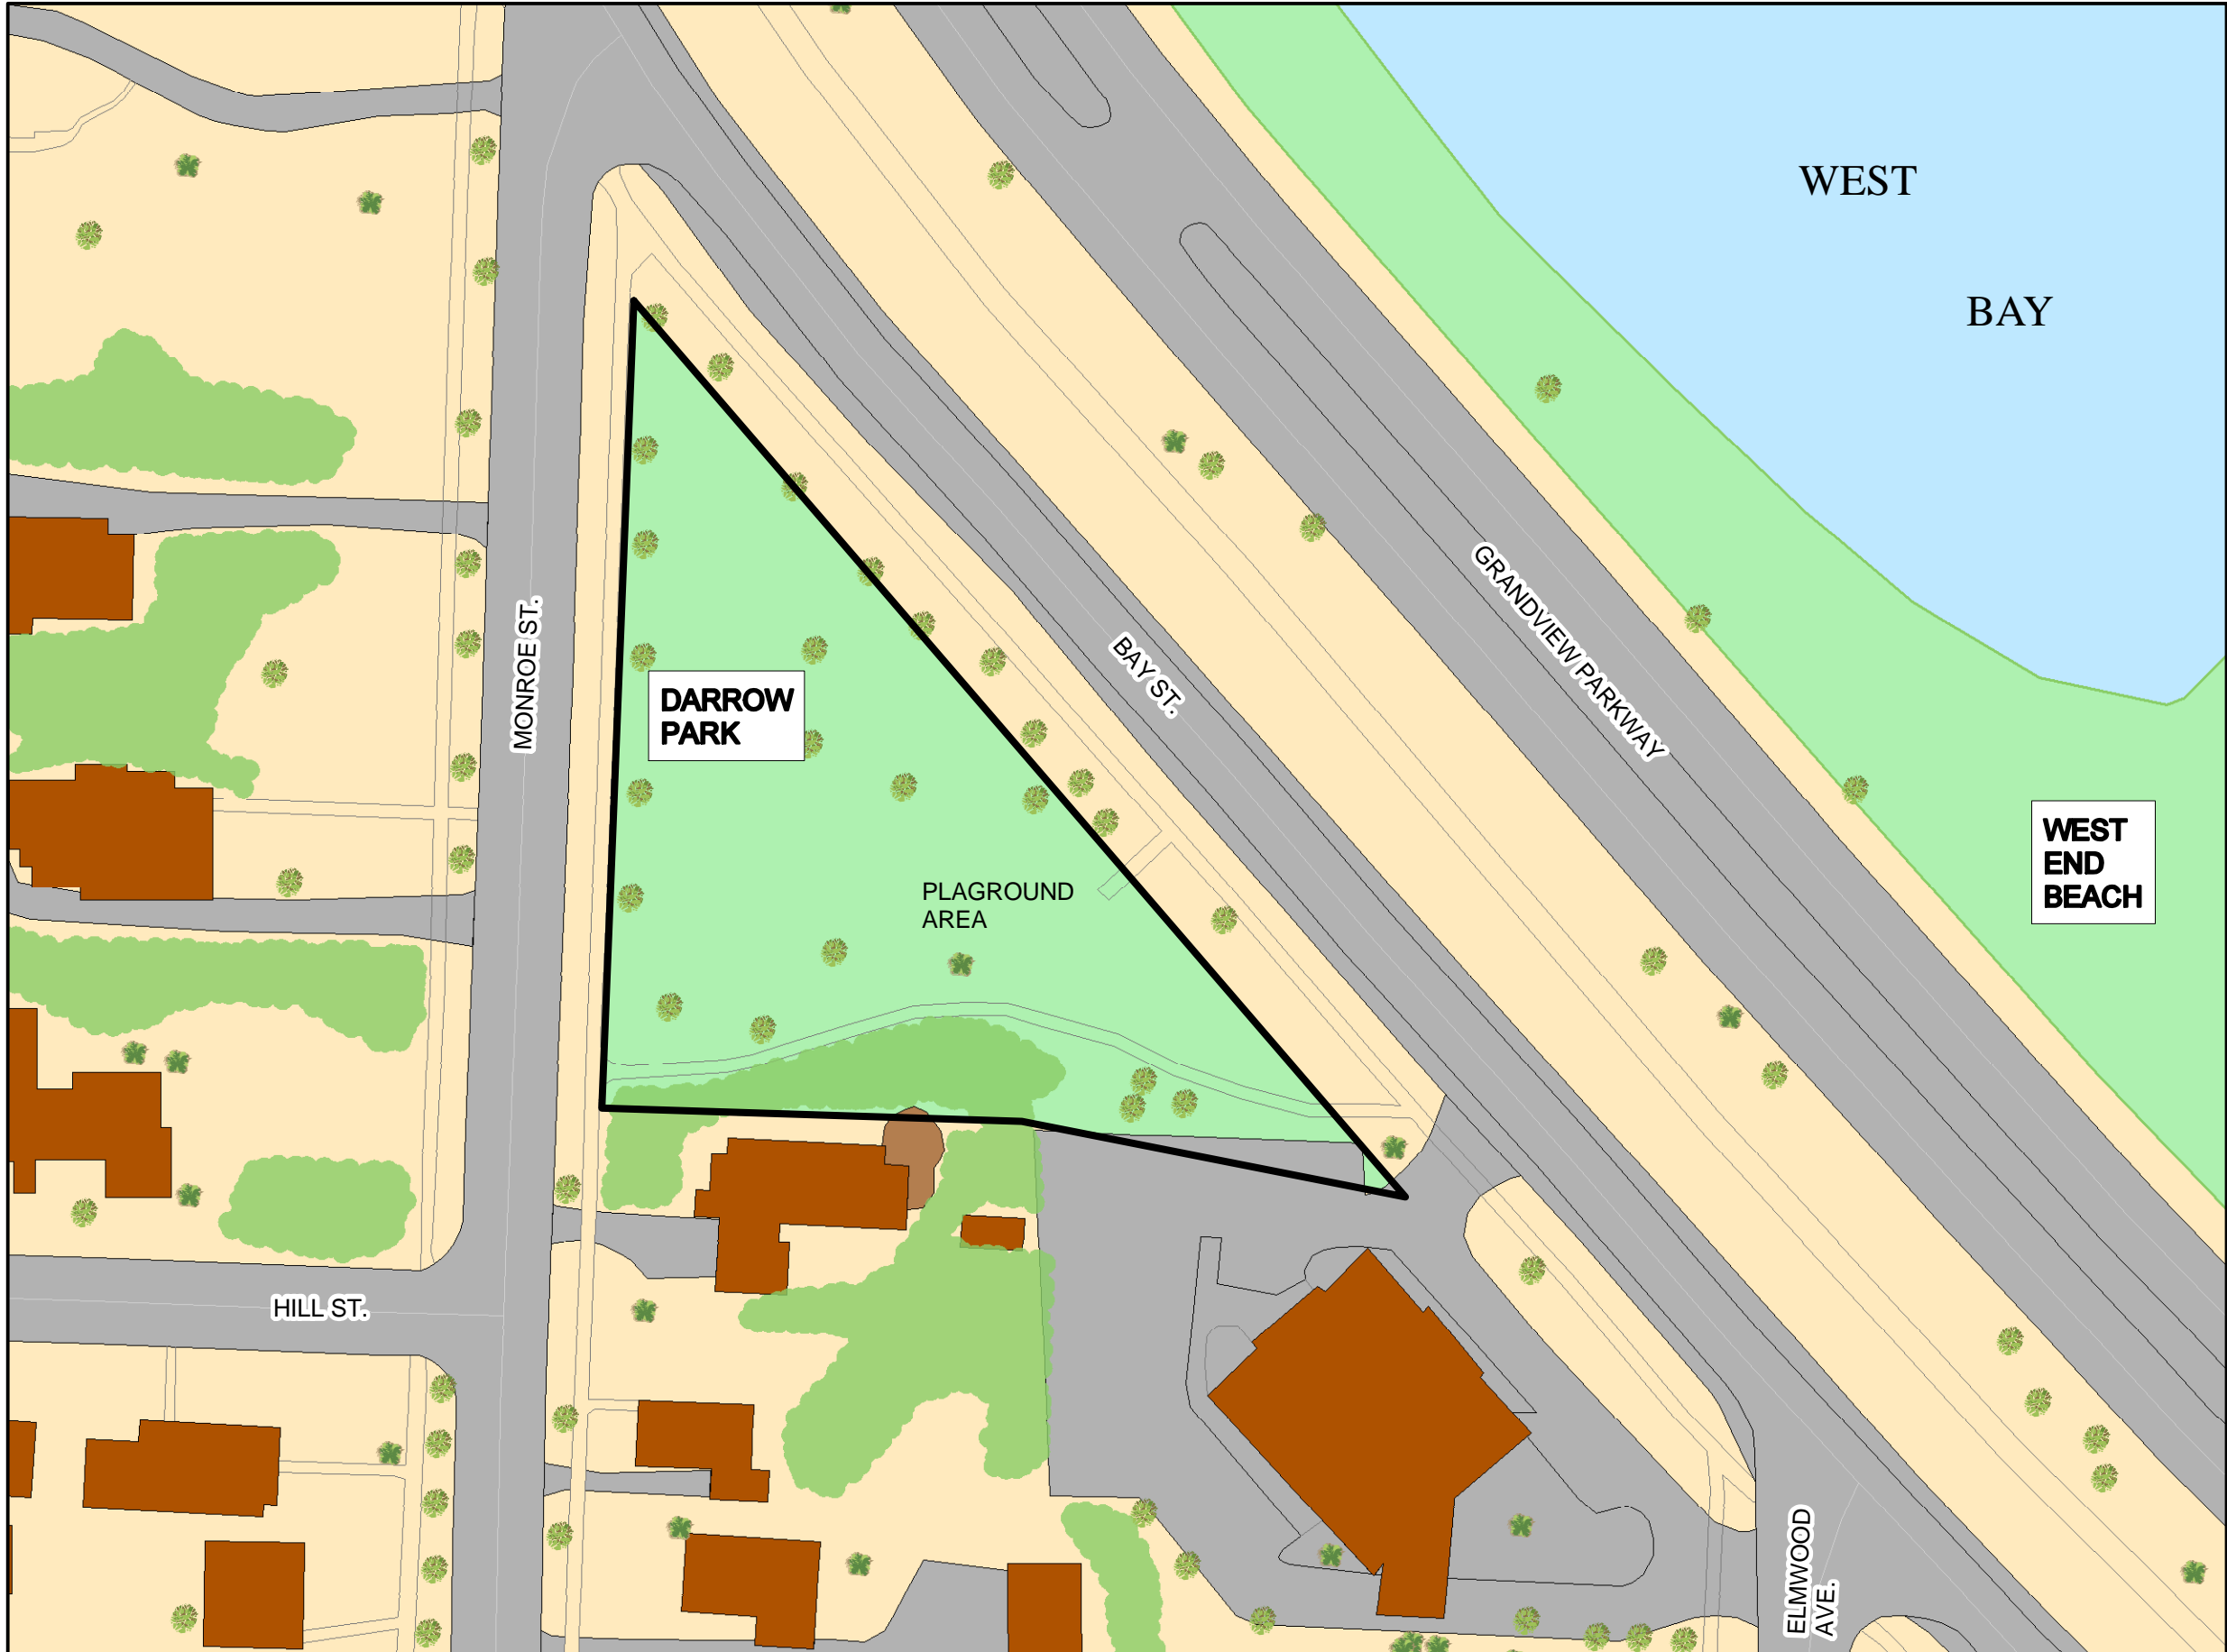

DARROW PARK

Legend:

- City Parking Lot
- Park Improvements
- Park boundary
- Park Land
- ♂ ♀ Restrooms
- ☰ Picnic Shelter

Scale: 60 30 0 60 Feet

GROUP NAME: _____

CONTACT: _____

PHONE NUMBER: _____ - _____ - _____