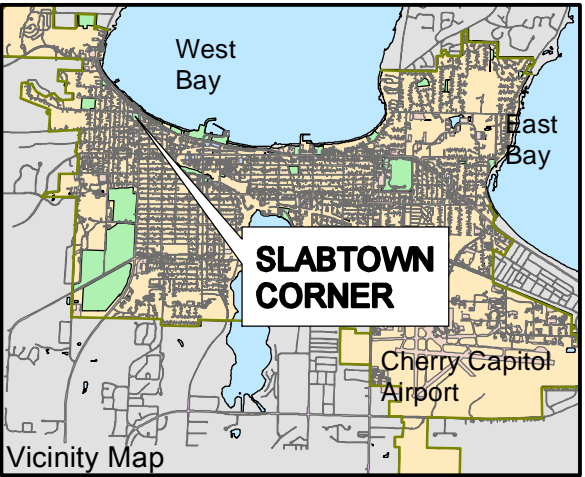

SLABTOWN CORNER

Legend:

- City Parking Lot
- Park Improvements
- Park boundary
- Park Land
- ♂ ♀ Restrooms

Scale: 40 20 0 40 Feet

GROUP NAME: _____

CONTACT: _____

PHONE NUMBER: _____ - _____ - _____

EVENT NAME: _____