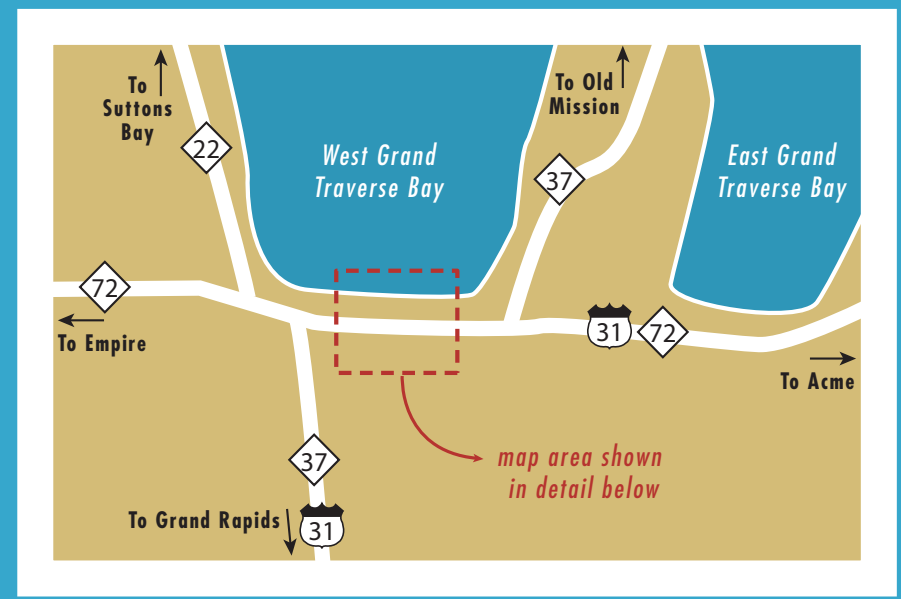

West Grand Traverse Bay

TRAVERSE CITY PUBLIC PARKING GUIDE

- ← One-way Traffic
- Parking Decks
- 10-Hour Metered Parking
- 2-Hour Metered Parking
- Free Public Parking
- Parks
- TART (Traverse Area Recreational Trail)
- River Walk & Pedestrian Walkways
- ♿ Public Restrooms (hours vary)
- ? Information
- \$ ATM

On-street 2 hour parking available throughout downtown.

A bike parking map is available online at www.downtowntc.com/parking/bikeparking.html