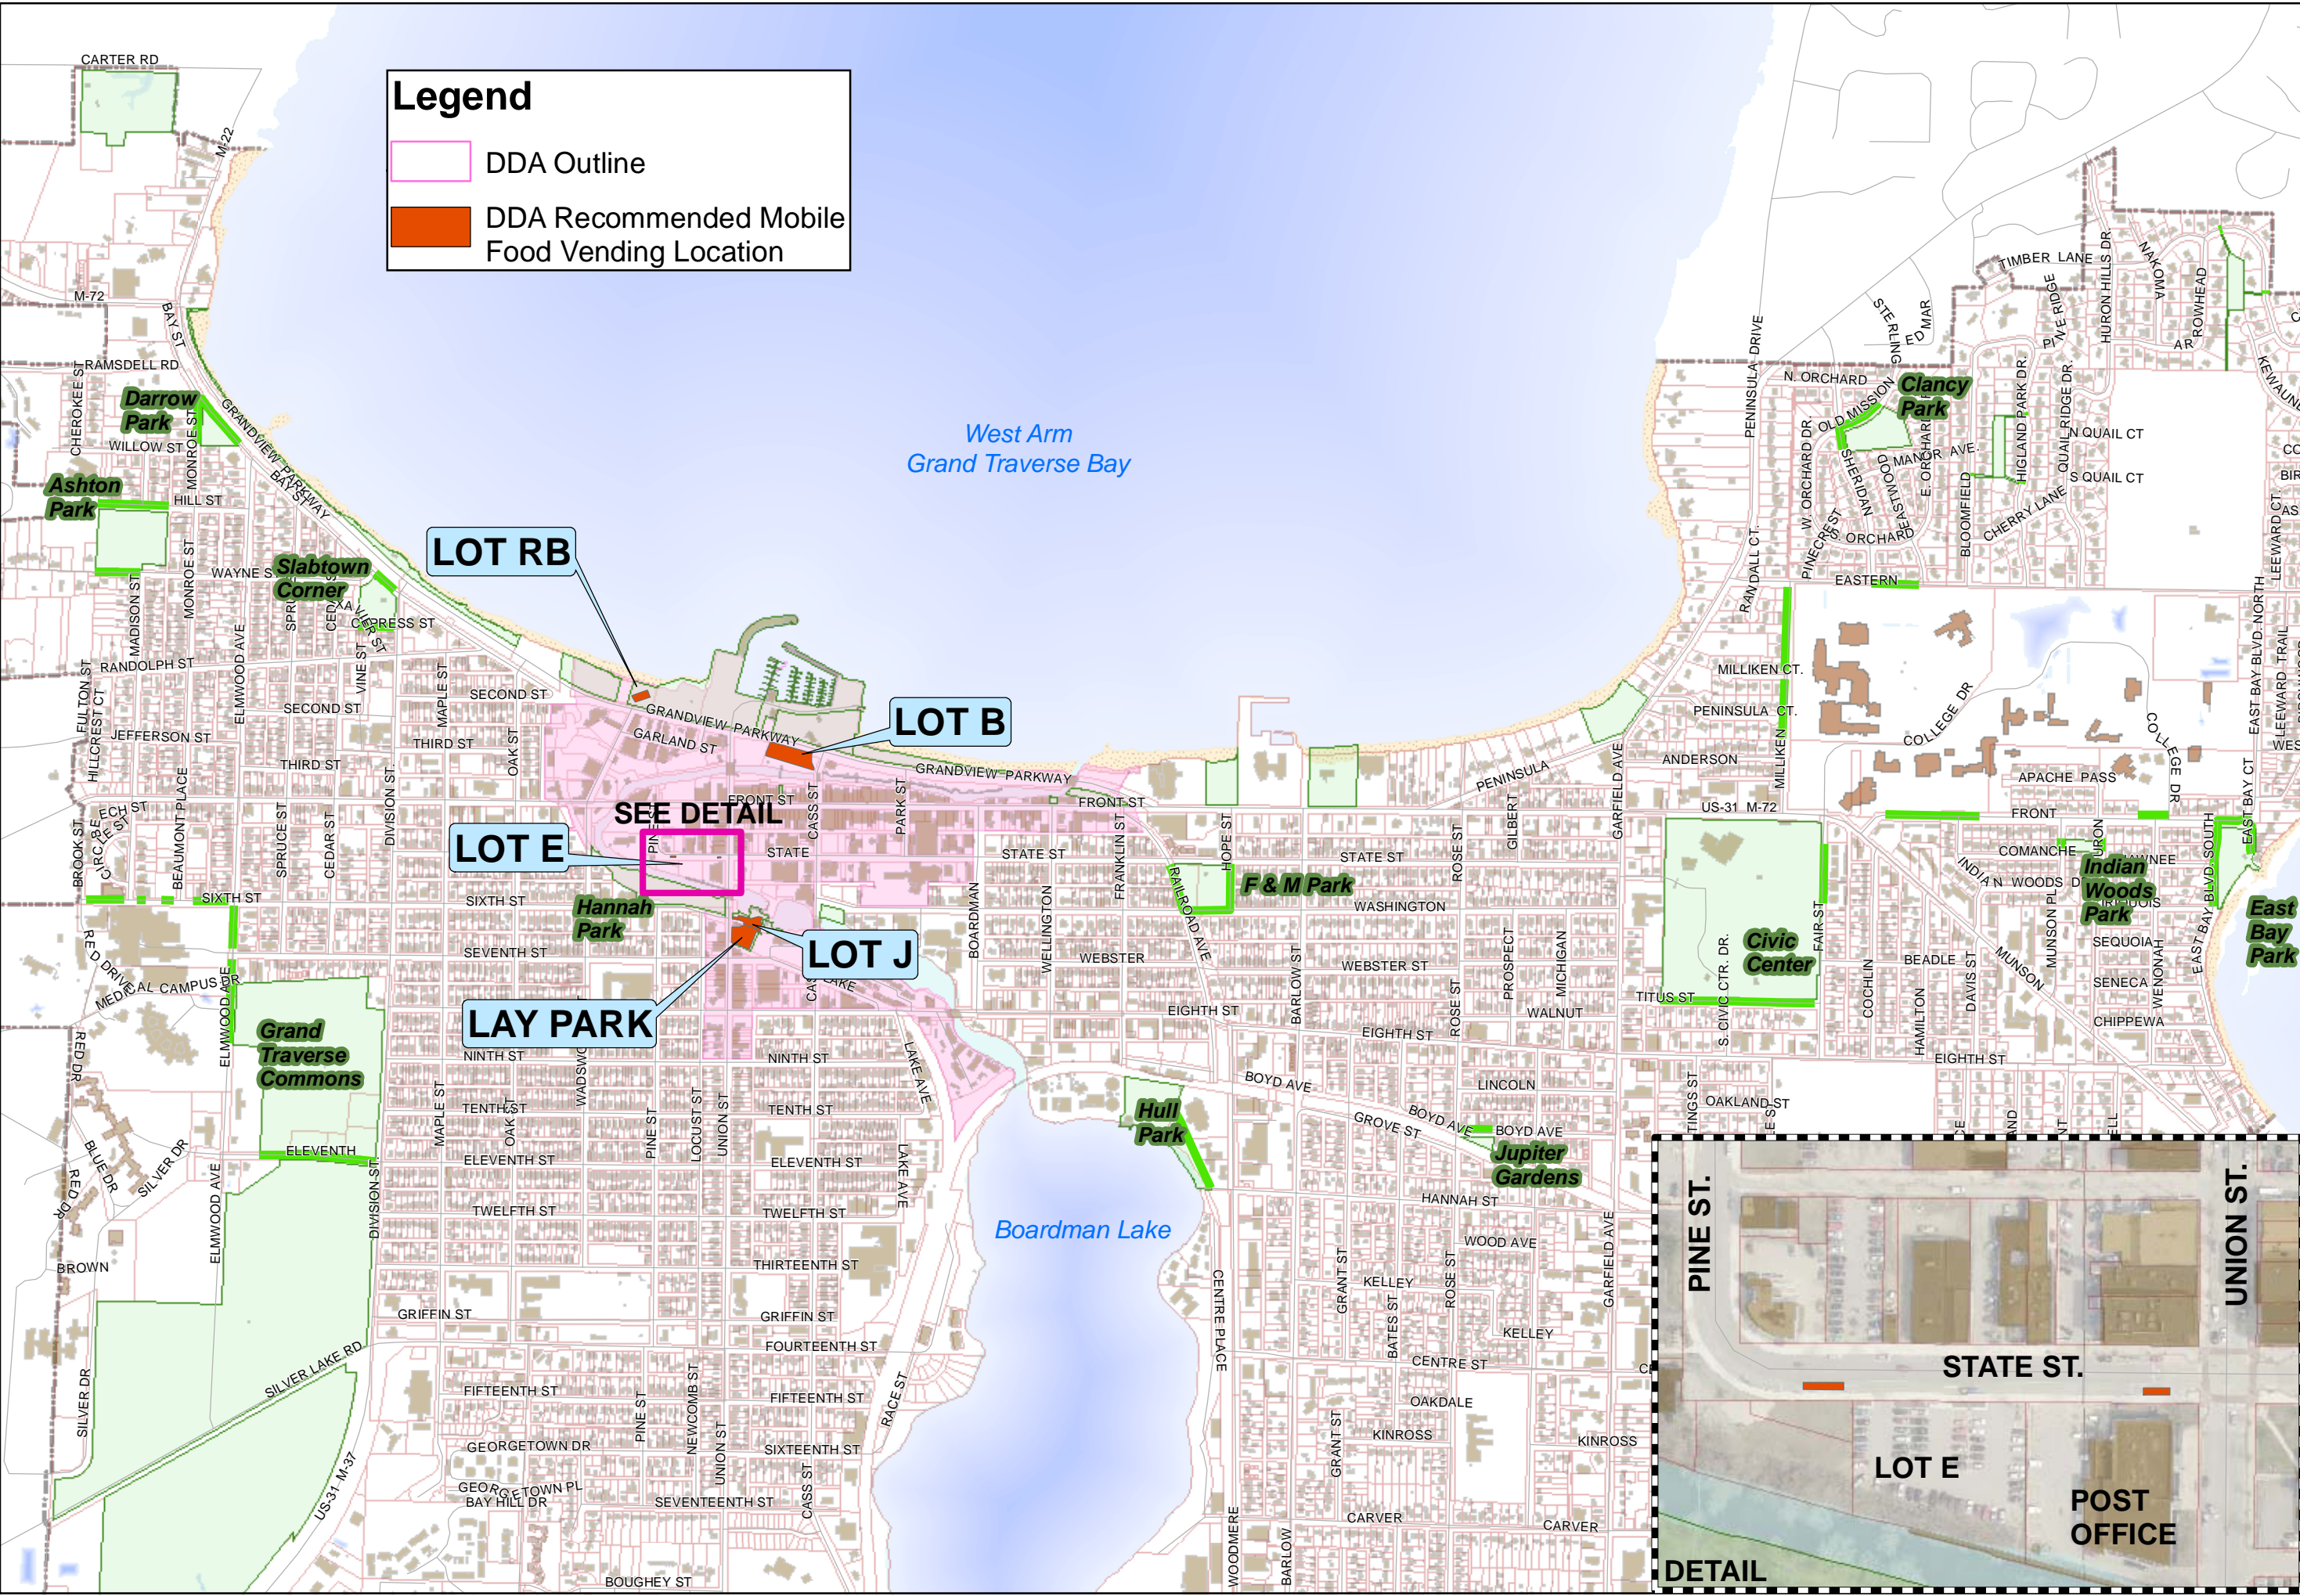

Legend

- DDA Outline
- DDA Recommended Mobile Food Vending Location

**CITY PROPERTY WHERE MOBILE
FOOD VENDING IS GENERALLY ALLOWED**

NOT TO SCALE
10-14-16
JPT