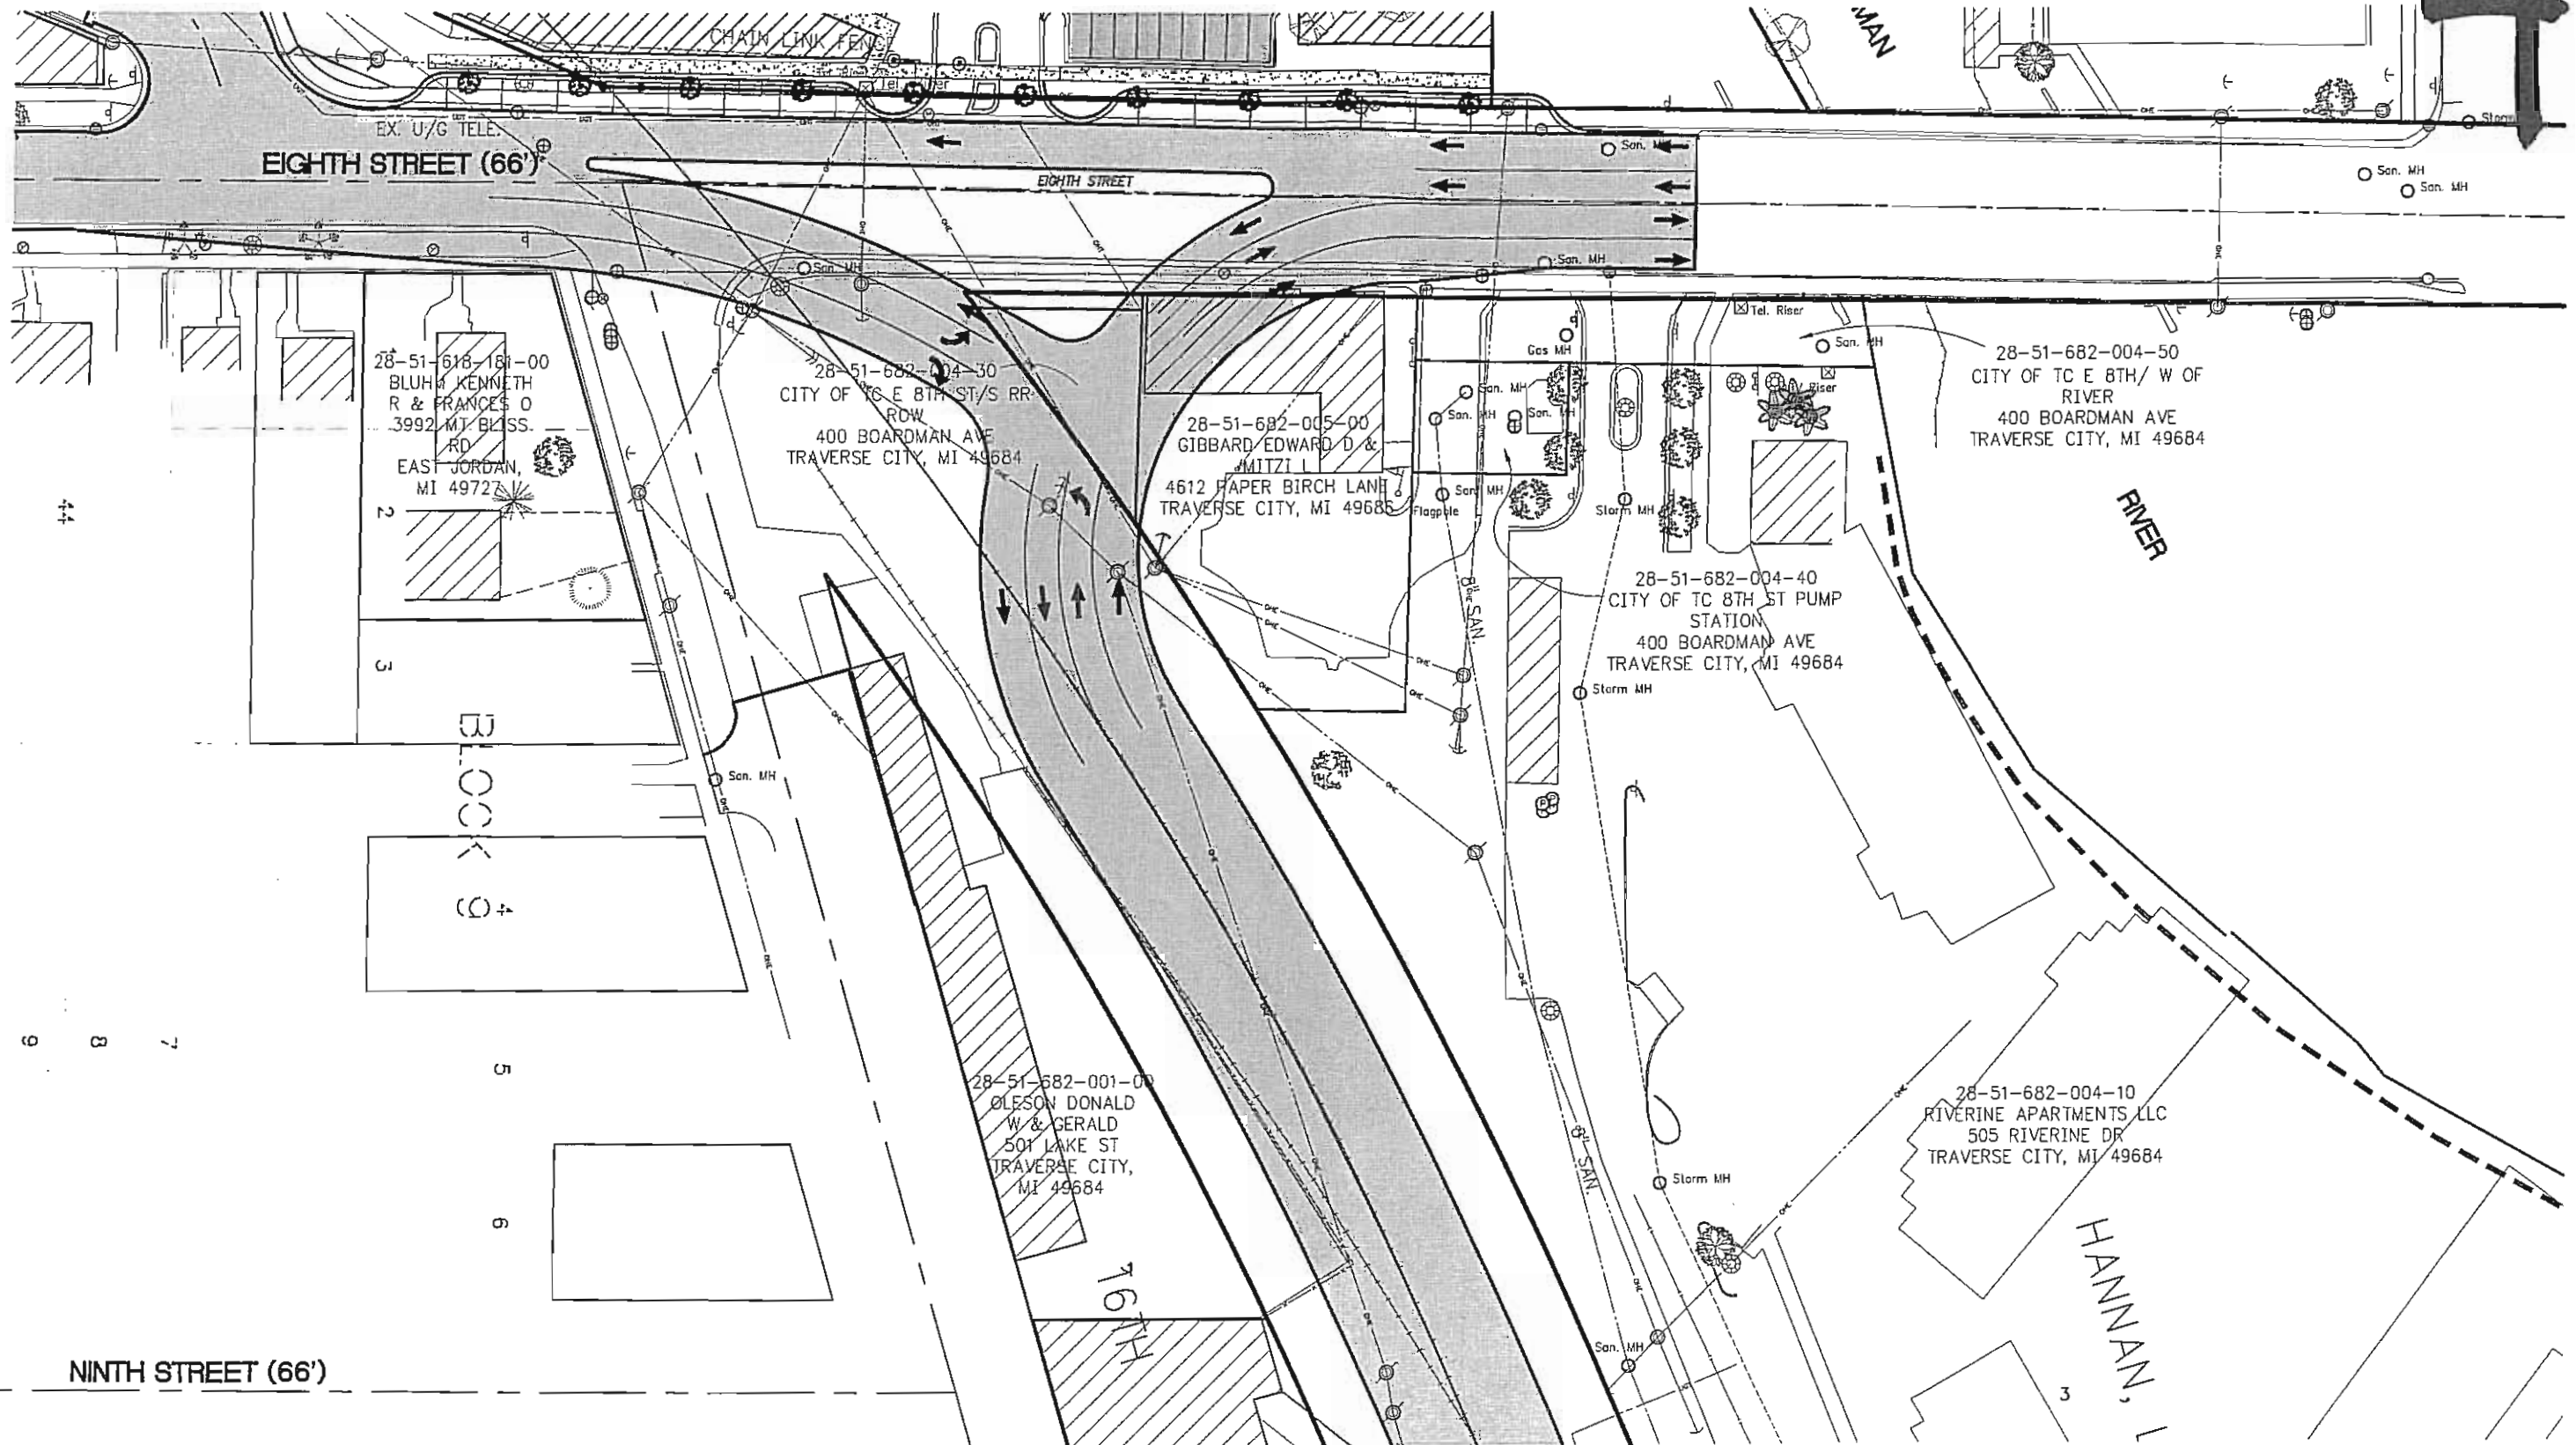

Boardman Lake Avenue Corridor - 8th St. Intersection

gfa Gourdie-Fraser

4

EIGHTH STREET (66')

EIGHTH STREET

28-51-618-181-00
BLUH KENNETH
R & FRANCES O
3992 MT BLISS
RD
EAST JORDAN,
MI 49727

28-51-682-004-30
CITY OF TC E 8TH ST/S RR
ROW
400 BOARDMAN AVE
TRAVERSE CITY, MI 49684