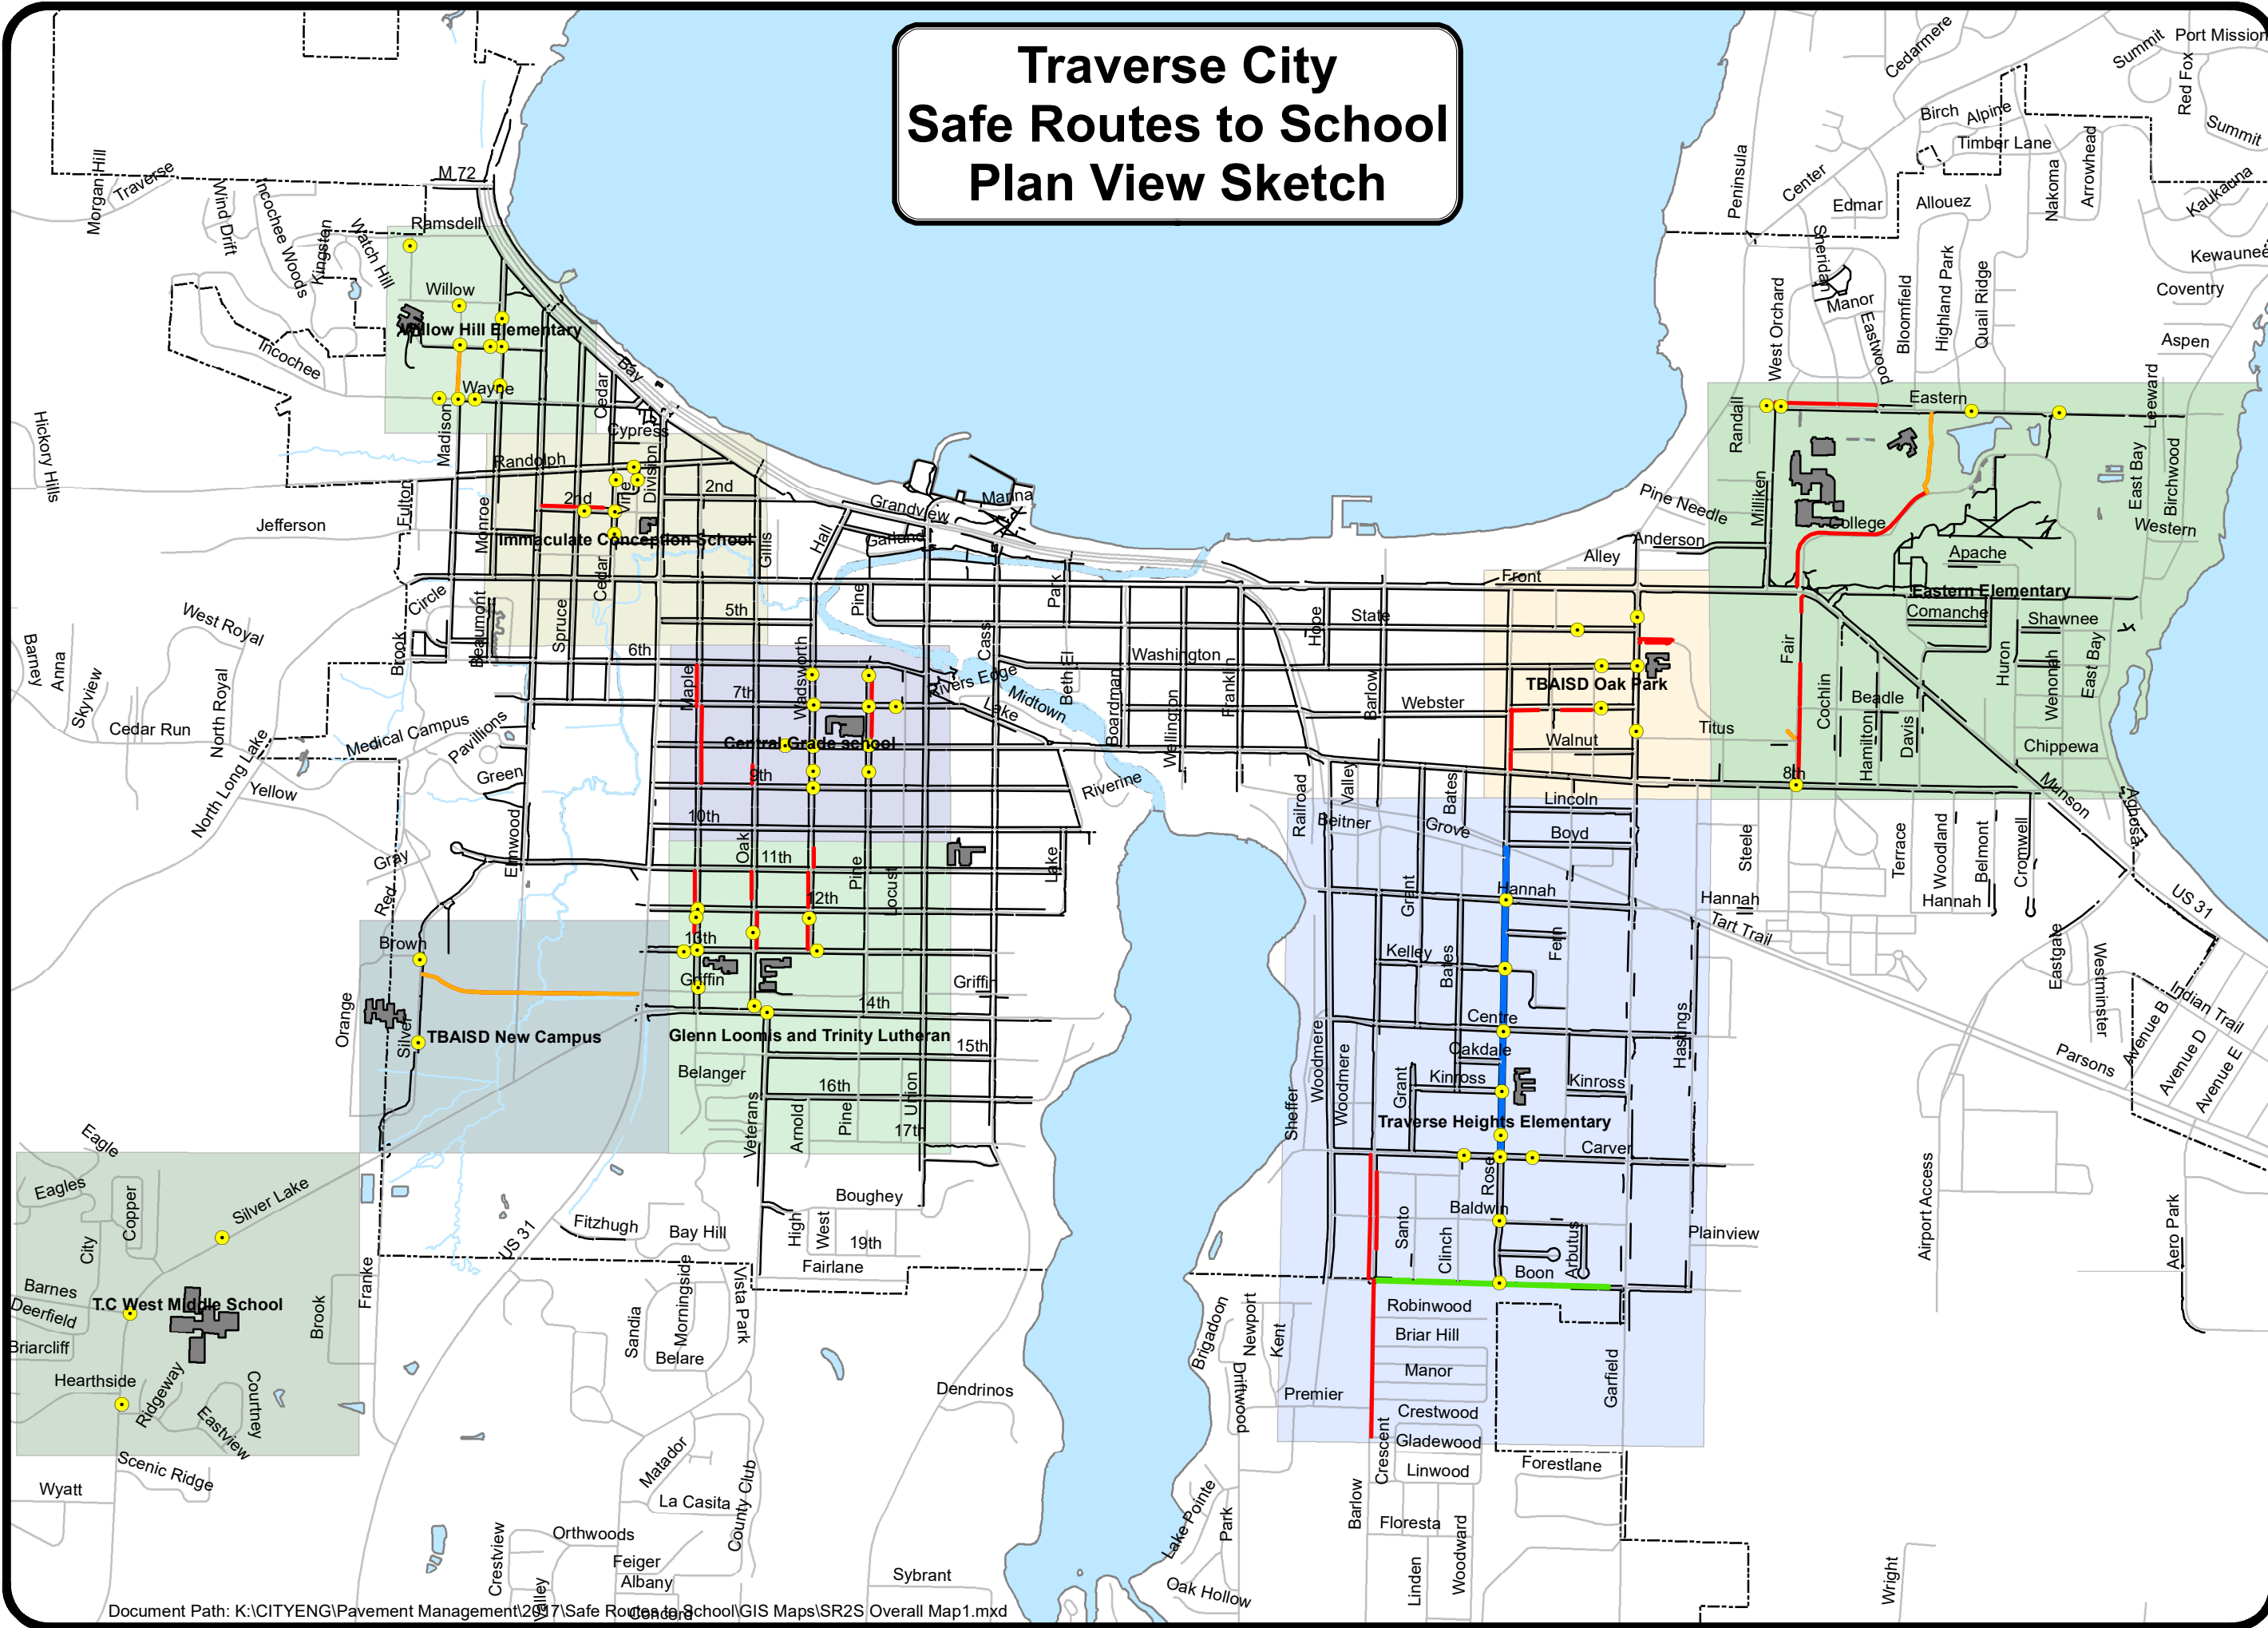

Traverse City Safe Routes to School Plan View Sketch

Legend

SAFE ROUTES TO SCHOOL SIDEWALKS

- SIDEWALKS
- TRAILS
- BIKE LANES (Rose St.)
- TRAFFIC CALMING MARKINGS (Boon St.)
- INTERSECTION / SIGNAGE IMPROVEMENTS

EXISTING SIDEWALKS

—

CITY BOUNDARY

SCHOOLS

- Central Grade School
- Eastern Elementary
- Glenn Loomis and Trinity Lutheran
- Immaculate Conception School
- T.C. West Middle School
- TBAISD New Campus
- TBAISD Oak Park
- Traverse Heights Elementary
- Willow Hill Elementary

1 inch = 1,600 feet
BMG
10/23/2020

This map is based on digital databases from the City of Traverse City. Traverse City cannot accept any responsibility for errors, omissions or positional accuracy. There are no warranties expressed or implied.