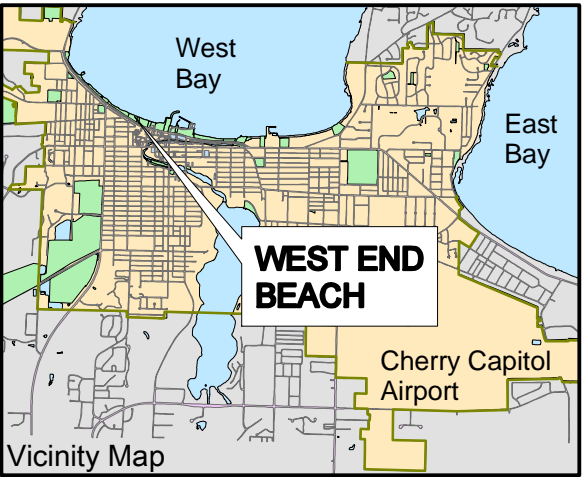

# WEST END BEACH

**Legend:**

- City Parking Lot
- Park Improvements
- Park boundary
- Park Land
- ♿ Restrooms
- ☂ Picnic Shelter

**Scale:** 330 165 0 330 Feet

GROUP NAME: \_\_\_\_\_

CONTACT: \_\_\_\_\_

PHONE NUMBER: \_\_\_\_\_ - \_\_\_\_\_ - \_\_\_\_\_