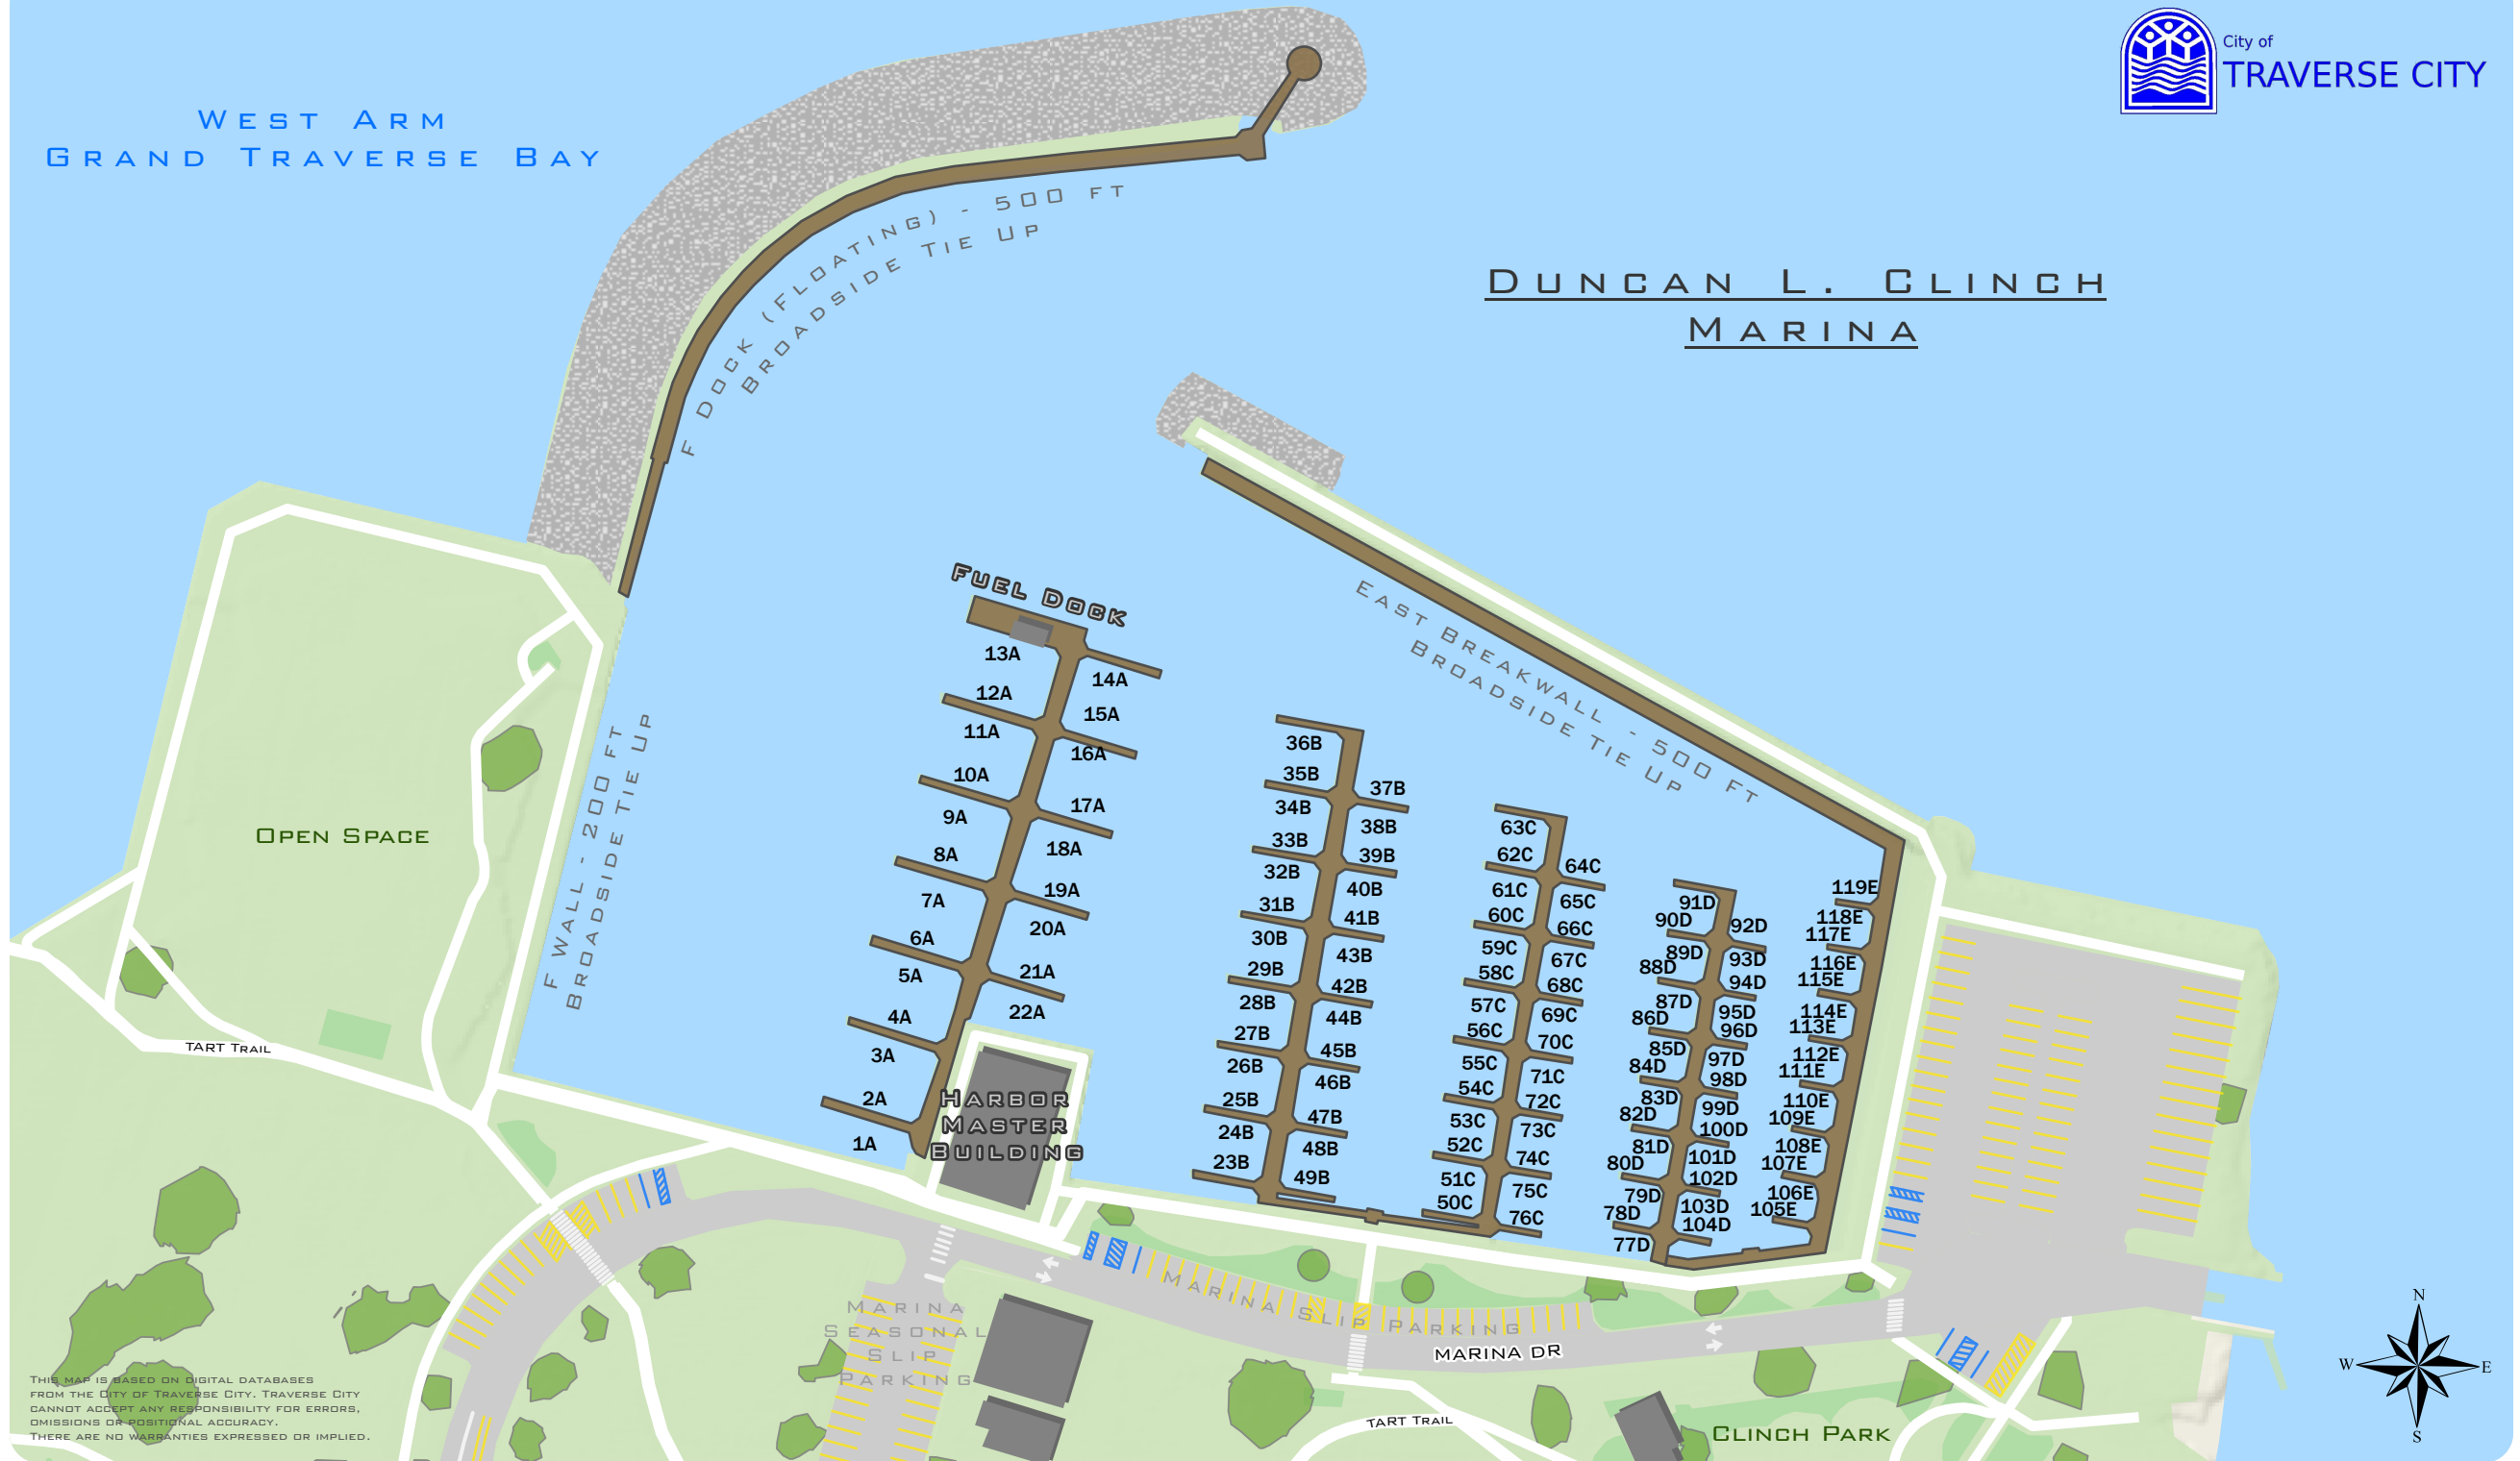

WEST ARM
GRAND TRAVERSE BAY

DUNCAN L. CLINCH
MARINA

THIS MAP IS BASED ON DIGITAL DATABASES FROM THE CITY OF TRAVERSE CITY. TRAVERSE CITY CANNOT ACCEPT ANY RESPONSIBILITY FOR ERRORS, OMISSIONS OR POSITIONAL ACCURACY. THERE ARE NO WARRANTIES EXPRESSED OR IMPLIED.