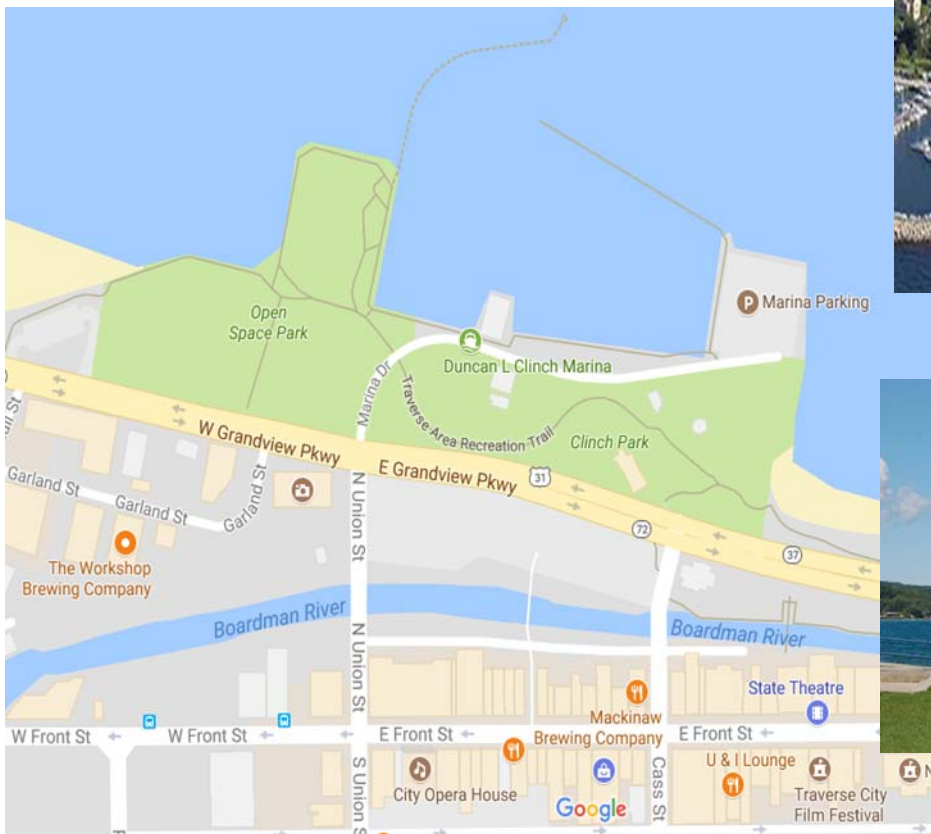

Open Space

Intersection of Union Street and W. Grandview Parkway, Traverse City, MI

CITY of
TRAVERSE CITY

General Info:

Park Type: Neighborhood Park

Overall Size: 5.82 Acres

North Quadrant: 1.34 Acres

South Quadrant: 1.27 Acres

East Quadrant: .86 Acres

West Quadrant: 2.35 Acres

Amenities:

Open Space, Picnic Tables, Water Bottle Filling Station, Paved Walking/
Biking Path

Amenities upon Request and Approval:

Electricity

Staffing & Safety:

Police Patrol