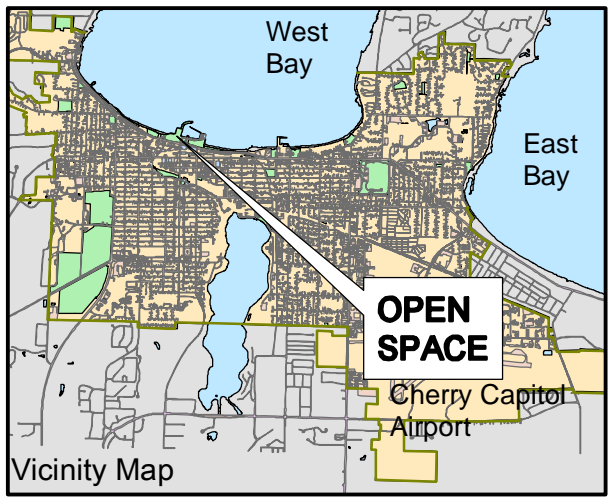

# OPEN SPACE QUADRANT LAYOUT

**Legend:**

- Park Improvements
- TART existing
- Sidewalk fill for parks maps
- City Parking Lot
- Park Land
- ♿ Restrooms

**Scale:** 100 50 0 100 Feet

GROUP NAME: \_\_\_\_\_